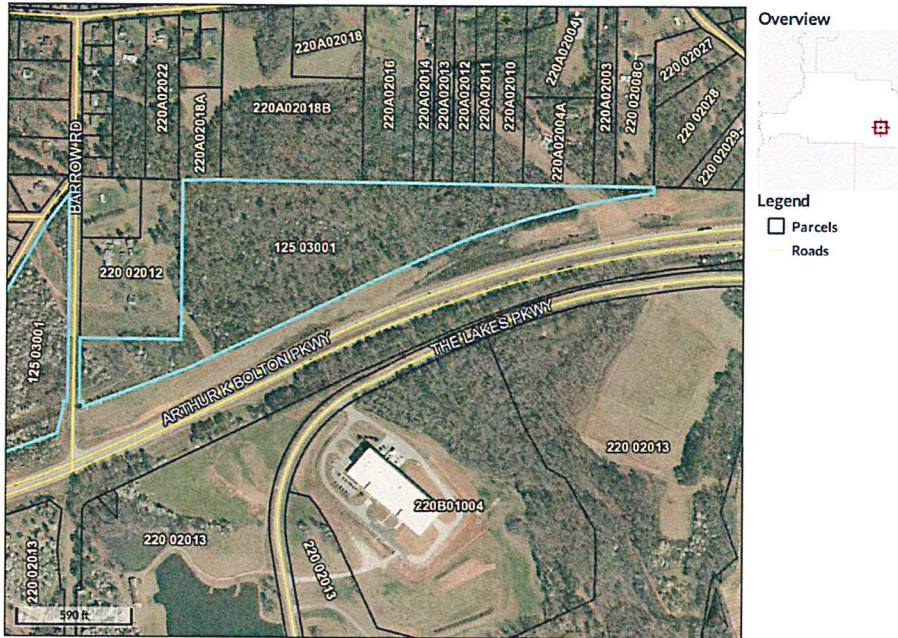

42.855 Acres – Arthur K Bolton

 qPublic.net™ Spalding County, GA

Parcel ID	125 03001	Owner	TEAL PROPERTIES	Last 2 Sales			
Class Code	Agricultural		C/O W NEWTON CROUCH JR	Date	Price	Reason	Qual
Taxing District	SPALDING COUNTY		P O BOX 262	11/7/2018	\$3304	KN	U
Acres	42.86		GRIFFIN, GA 30224	11/7/2018	\$3304	KN	U
		Physical Address	ARTHUR K BOLTON PKWY				
		Assessed Value	Value \$242391				
		Land Value	Value \$203257				