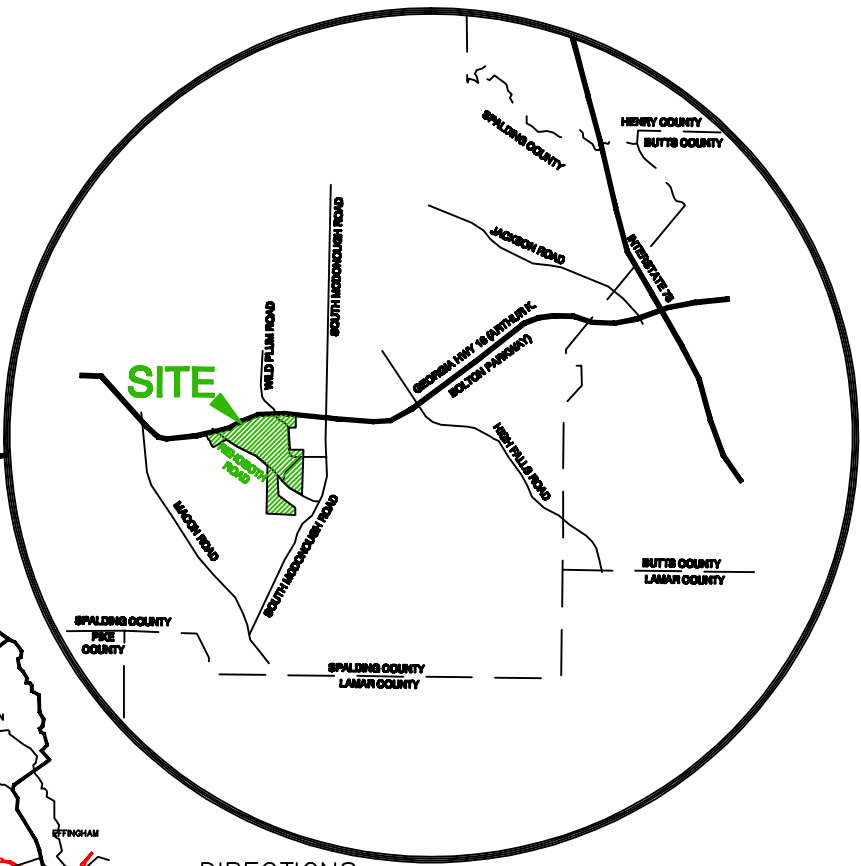

GEORGIA STATE MAP

000 INTERSTATE HIGHWAY NUMBER

DIRECTIONS:

FROM ATLANTA TAKE I-75 SOUTH TO EXIT 205 (GA HWY 16/
ARTHUR K. BOLTON PARKWAY)
TAKE A LEFT ON REHOBOTH ROAD

SITE LOCATION:

CORNER OF GA HWY 16 A.K.A ARTHUR K. BOLTON PARKWAY AND REHOBOTH ROAD
GRIFFIN, GA 30223

**THE LAKES AT
GREEN VALLEY**

**GRIFFIN-SPALDING
DEVELOPMENT AUTHORITY**