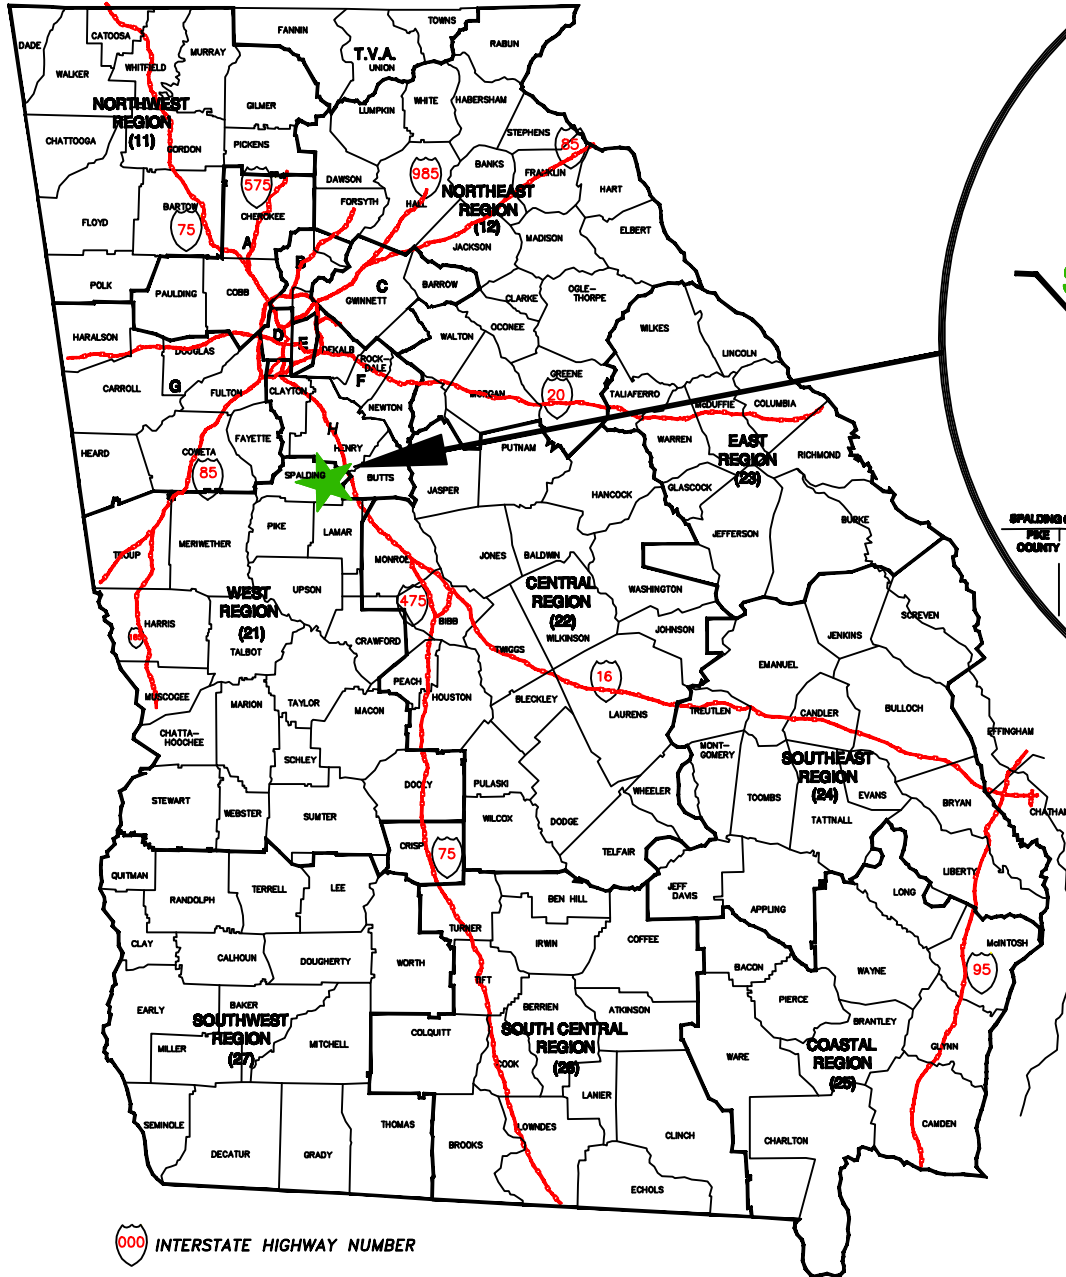

GEORGIA STATE MAP

000 INTERSTATE HIGHWAY NUMBER

DIRECTIONS:

FROM ATLANTA TAKE I-75 SOUTH TO EXIT 205 (GA HWY 16/
ARTHUR K. BOLTON PARKWAY)
TAKE A LEFT ON REHOBOTH ROAD

SITE LOCATION:

CORNER OF GA HWY 16 A.K.A ARTHUR K. BOLTON PARKWAY AND REHOBOTH ROAD
GRIFFIN, GA 30223

**THE LAKES AT
GREEN VALLEY**

**GRIFFIN-SPALDING
DEVELOPMENT AUTHORITY**